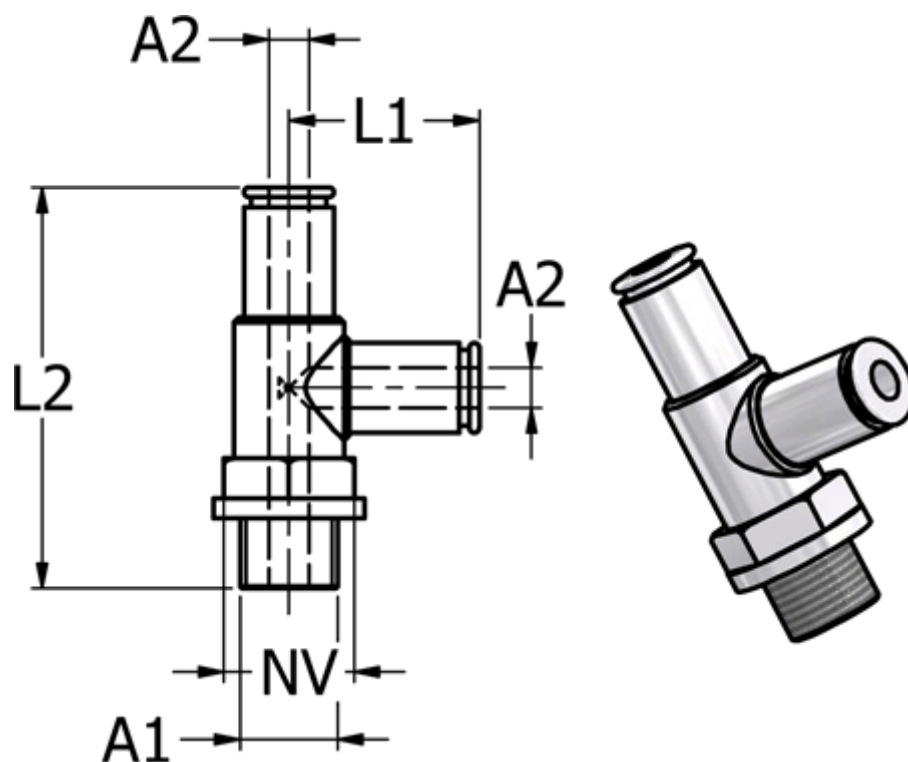

# Data Sheet

Article number: 5868620188

Description: Metal Push-in fitting 862.018-8, Ø8 / Ø8 / G 1/8"  
Tee with FPM O-ring

## Measures

Ext. hose diameter A2	= 8
L1	= 23
L2	= 43
NV	= 13
Thread A1	= G 1/8"